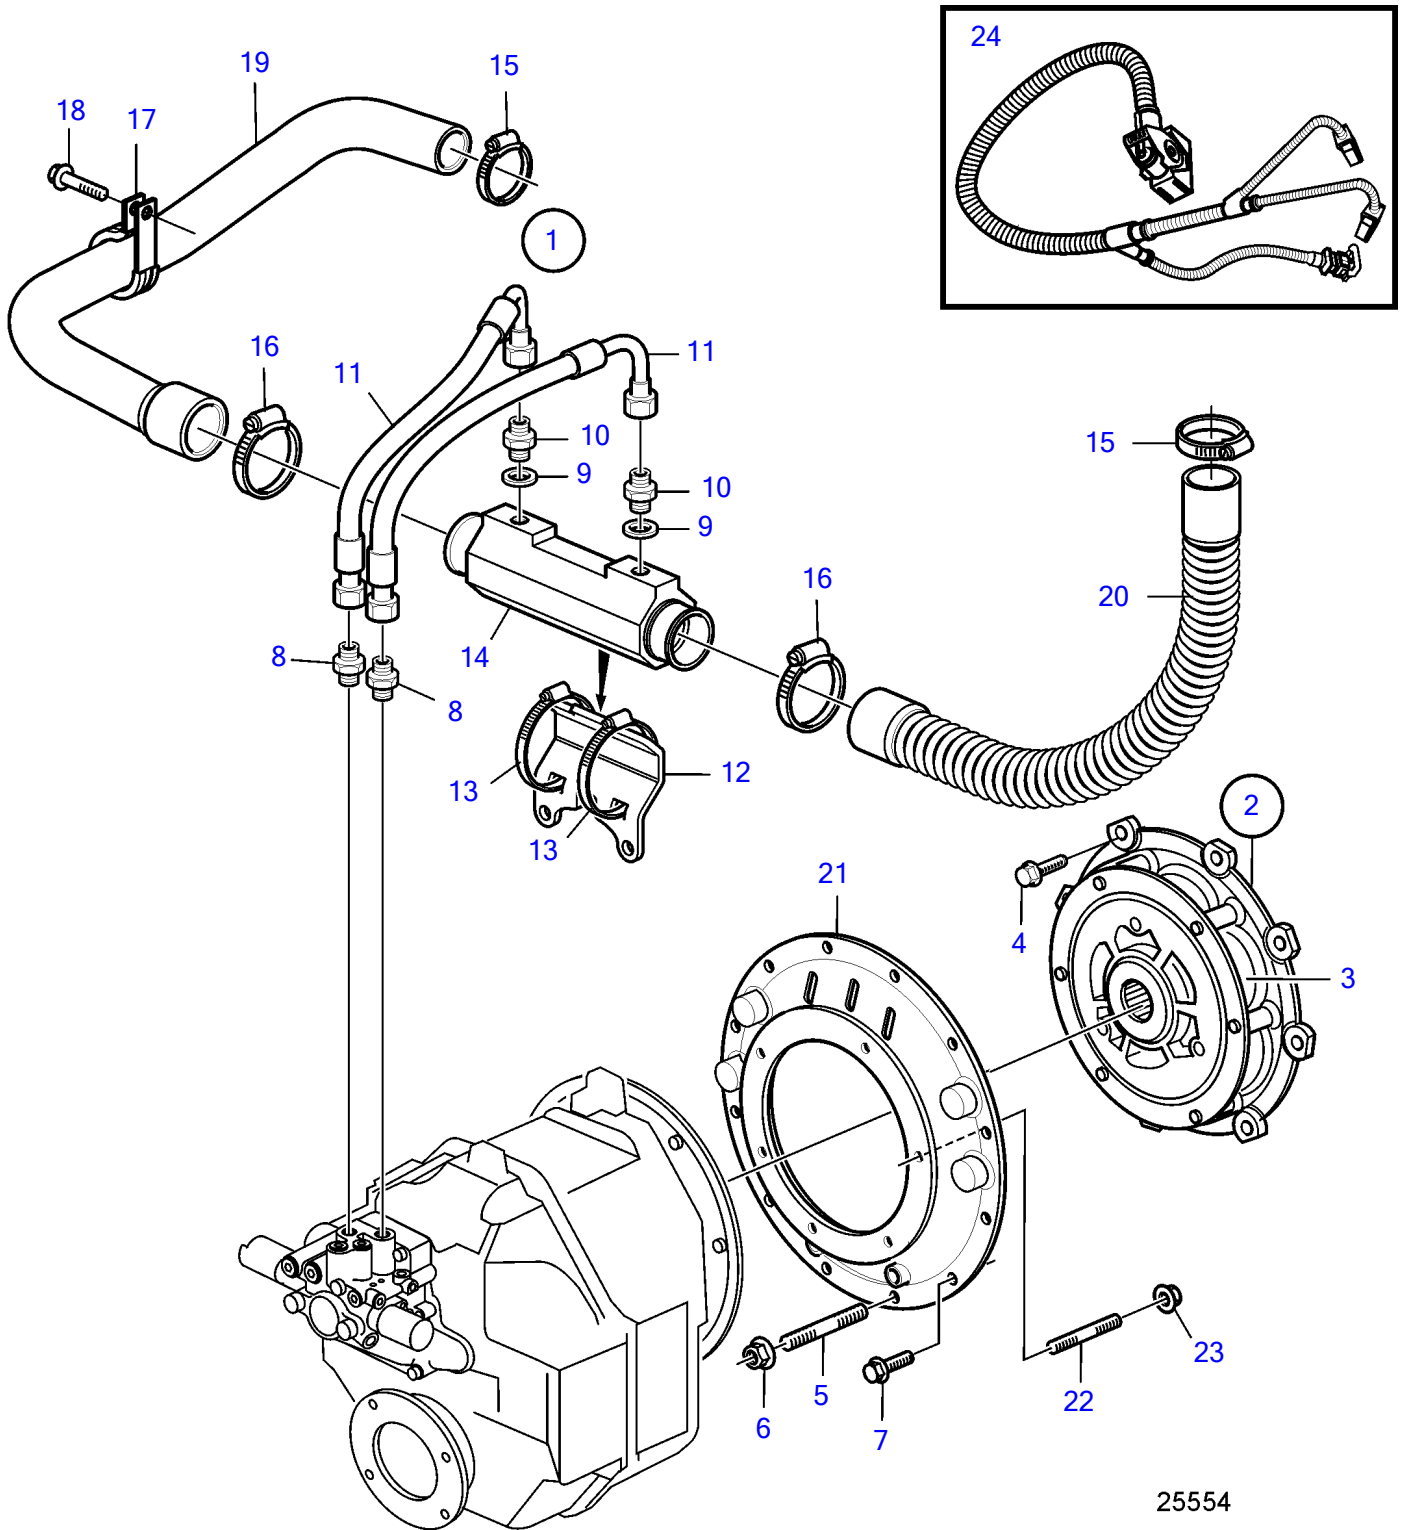

D4-300I-A, D4-300I-C, D4-300I-D, D4-300I-E

25554

D4-300I-A, D4-300I-C, D4-300I-D, D4-300I-E

REF	PART NO.	QTY	DESCRIPTION	NOTES
1	(21385485)	1	Connector kit	Obsolete part
2	21111688	1	• Flexible coupling	
3	21509611	1	• • Roller kit	Kit includes 4 pcs rubber rollers
4	965185	8	• Flange screw	
5	953067	2	• Stud	
6	971095	2	• Flange nut	
7	946752	10	• Flange screw	
8	941750	2	• Nipple	
9	976930	2	• Gasket	
10	963948	2	• Nipple	
11	3584428	2	• Hose	
12	3584439	1	• Bracket	
13	943481	2	• Hose clamp	
14	3584435	1	• Oil cooler	
15	961671	2	• Hose clamp	
16	961672	2	• Hose clamp	
17	969354	1	• Clamp	
18	946440	1	• Flange screw	
19	3889729	1	• Hose	
20	3588788	1	• Hose	
21	21328162	1	• Adapter	
22	924075	6	• Stud	
23	942336	6	• Spring washer	
24	40005753	1	• Wiring harness	
	3883882	1	Wiring harness	For earlier version.